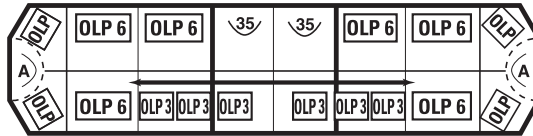

2547A2H

2552A1H

52" L, (4) Corner Low Profile Amber Optix Modules,
(8) Low Profile Amber Optix 6-Up Modules,
(4) Low Profile Amber Optix 3-Up Modules,
(2) Front 35w Take Downs, Pair of Alleys.