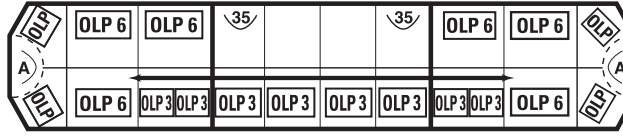

2552A2H

2558A1H

58" L, (4) Corner Low Profile Amber Optix Modules,
(8) Low Profile Amber Optix 6-Up Modules,
(4) Low Profile Amber Optix 3-Up Modules,
(4) Front 35w Take Downs, Pair of Alleys.