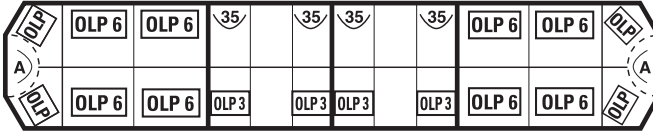

2558A1H

2558A2H

58" L, (4) Corner Low Profile Amber Optix Modules,
(6) Low Profile Amber Optix 6-Up Modules,
(4) Front 35w Take Downs, Pair of Alleys
(8) 3-Up Low Profile Optix ArrowStik with
Deluxe Control Head.