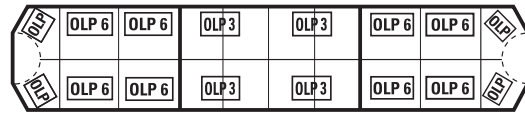

2552A11H

52" L, (4) Corner Low Profile Optix Modules, (8) Amber 6-Up Low Profile Optix Modules, (4) Amber 3-Up Low Profile Optix Modules.