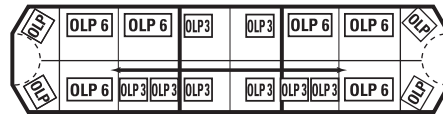

Standard Models

2547A11H

47" L, (4) Corner Low Profile Optix Modules, (8) Amber 6-Up Low Profile Optix Modules, (4) Amber 3-Up Low Profile Optix Modules.

254711H

2547A12H

47" L, (4) Corner Low Profile Optix Modules, (6) Amber 6-Up Low Profile Optix Modules, (2) Amber 3-Up Low Profile Optix Modules, (6) 3-Up Low Profile Optix ArrowStik with Deluxe Control Head.