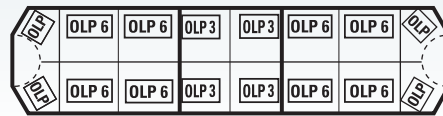

Standard Models

2547A11H

47" L, (4) Corner Low Profile Optix Modules, (8) Amber 6-Up Low Profile Optix Modules, (4) Amber 3-Up Low Profile Optix Modules.