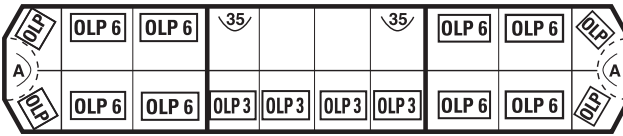

2552A1H

2552A2H

52" L, (4) Corner Low Profile Amber Optix Modules,
(6) Low Profile Amber Optix 6-Up Modules,
(2) Front 35w Take Downs, Pair of Alleys
(8) 3-Up Low Profile Optix ArrowStik with
Deluxe Control Head.