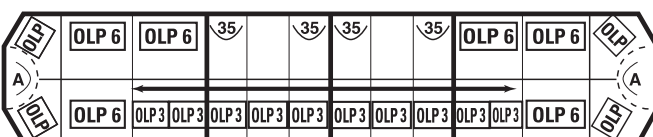

Standard Models

2547A1H

47" L, (4) Corner Low Profile Amber Optix Modules,
(8) Low Profile Amber Optix 6-Up Modules,
(2) Low Profile Amber Optix 3-Up Modules,
(2) Front 35w Take Downs, Pair of Alleys.

2547A2H

47" L, (4) Corner Low Profile Amber Optix Modules,
(6) Low Profile Amber Optix 6-Up Modules,
(2) Front 35w Take Downs, Pair of Alleys
(6) 3-Up Low Profile Optix ArrowStik with
Deluxe Control Head.

2552A1H

52" L, (4) Corner Low Profile Amber Optix Modules,
(8) Low Profile Amber Optix 6-Up Modules,
(4) Low Profile Amber Optix 3-Up Modules,
(2) Front 35w Take Downs, Pair of Alleys.

2552A2H

52" L, (4) Corner Low Profile Amber Optix Modules,
(6) Low Profile Amber Optix 6-Up Modules,
(2) Front 35w Take Downs, Pair of Alleys
(8) 3-Up Low Profile Optix ArrowStik with
Deluxe Control Head.

2558A1H

58" L, (4) Corner Low Profile Amber Optix Modules,
(8) Low Profile Amber Optix 6-Up Modules,
(4) Low Profile Amber Optix 3-Up Modules,
(4) Front 35w Take Downs, Pair of Alleys.

2558A2H

58" L, (4) Corner Low Profile Amber Optix Modules,
(6) Low Profile Amber Optix 6-Up Modules,
(4) Front 35w Take Downs, Pair of Alleys
(8) 3-Up Low Profile Optix ArrowStik with
Deluxe Control Head.

2558A2H